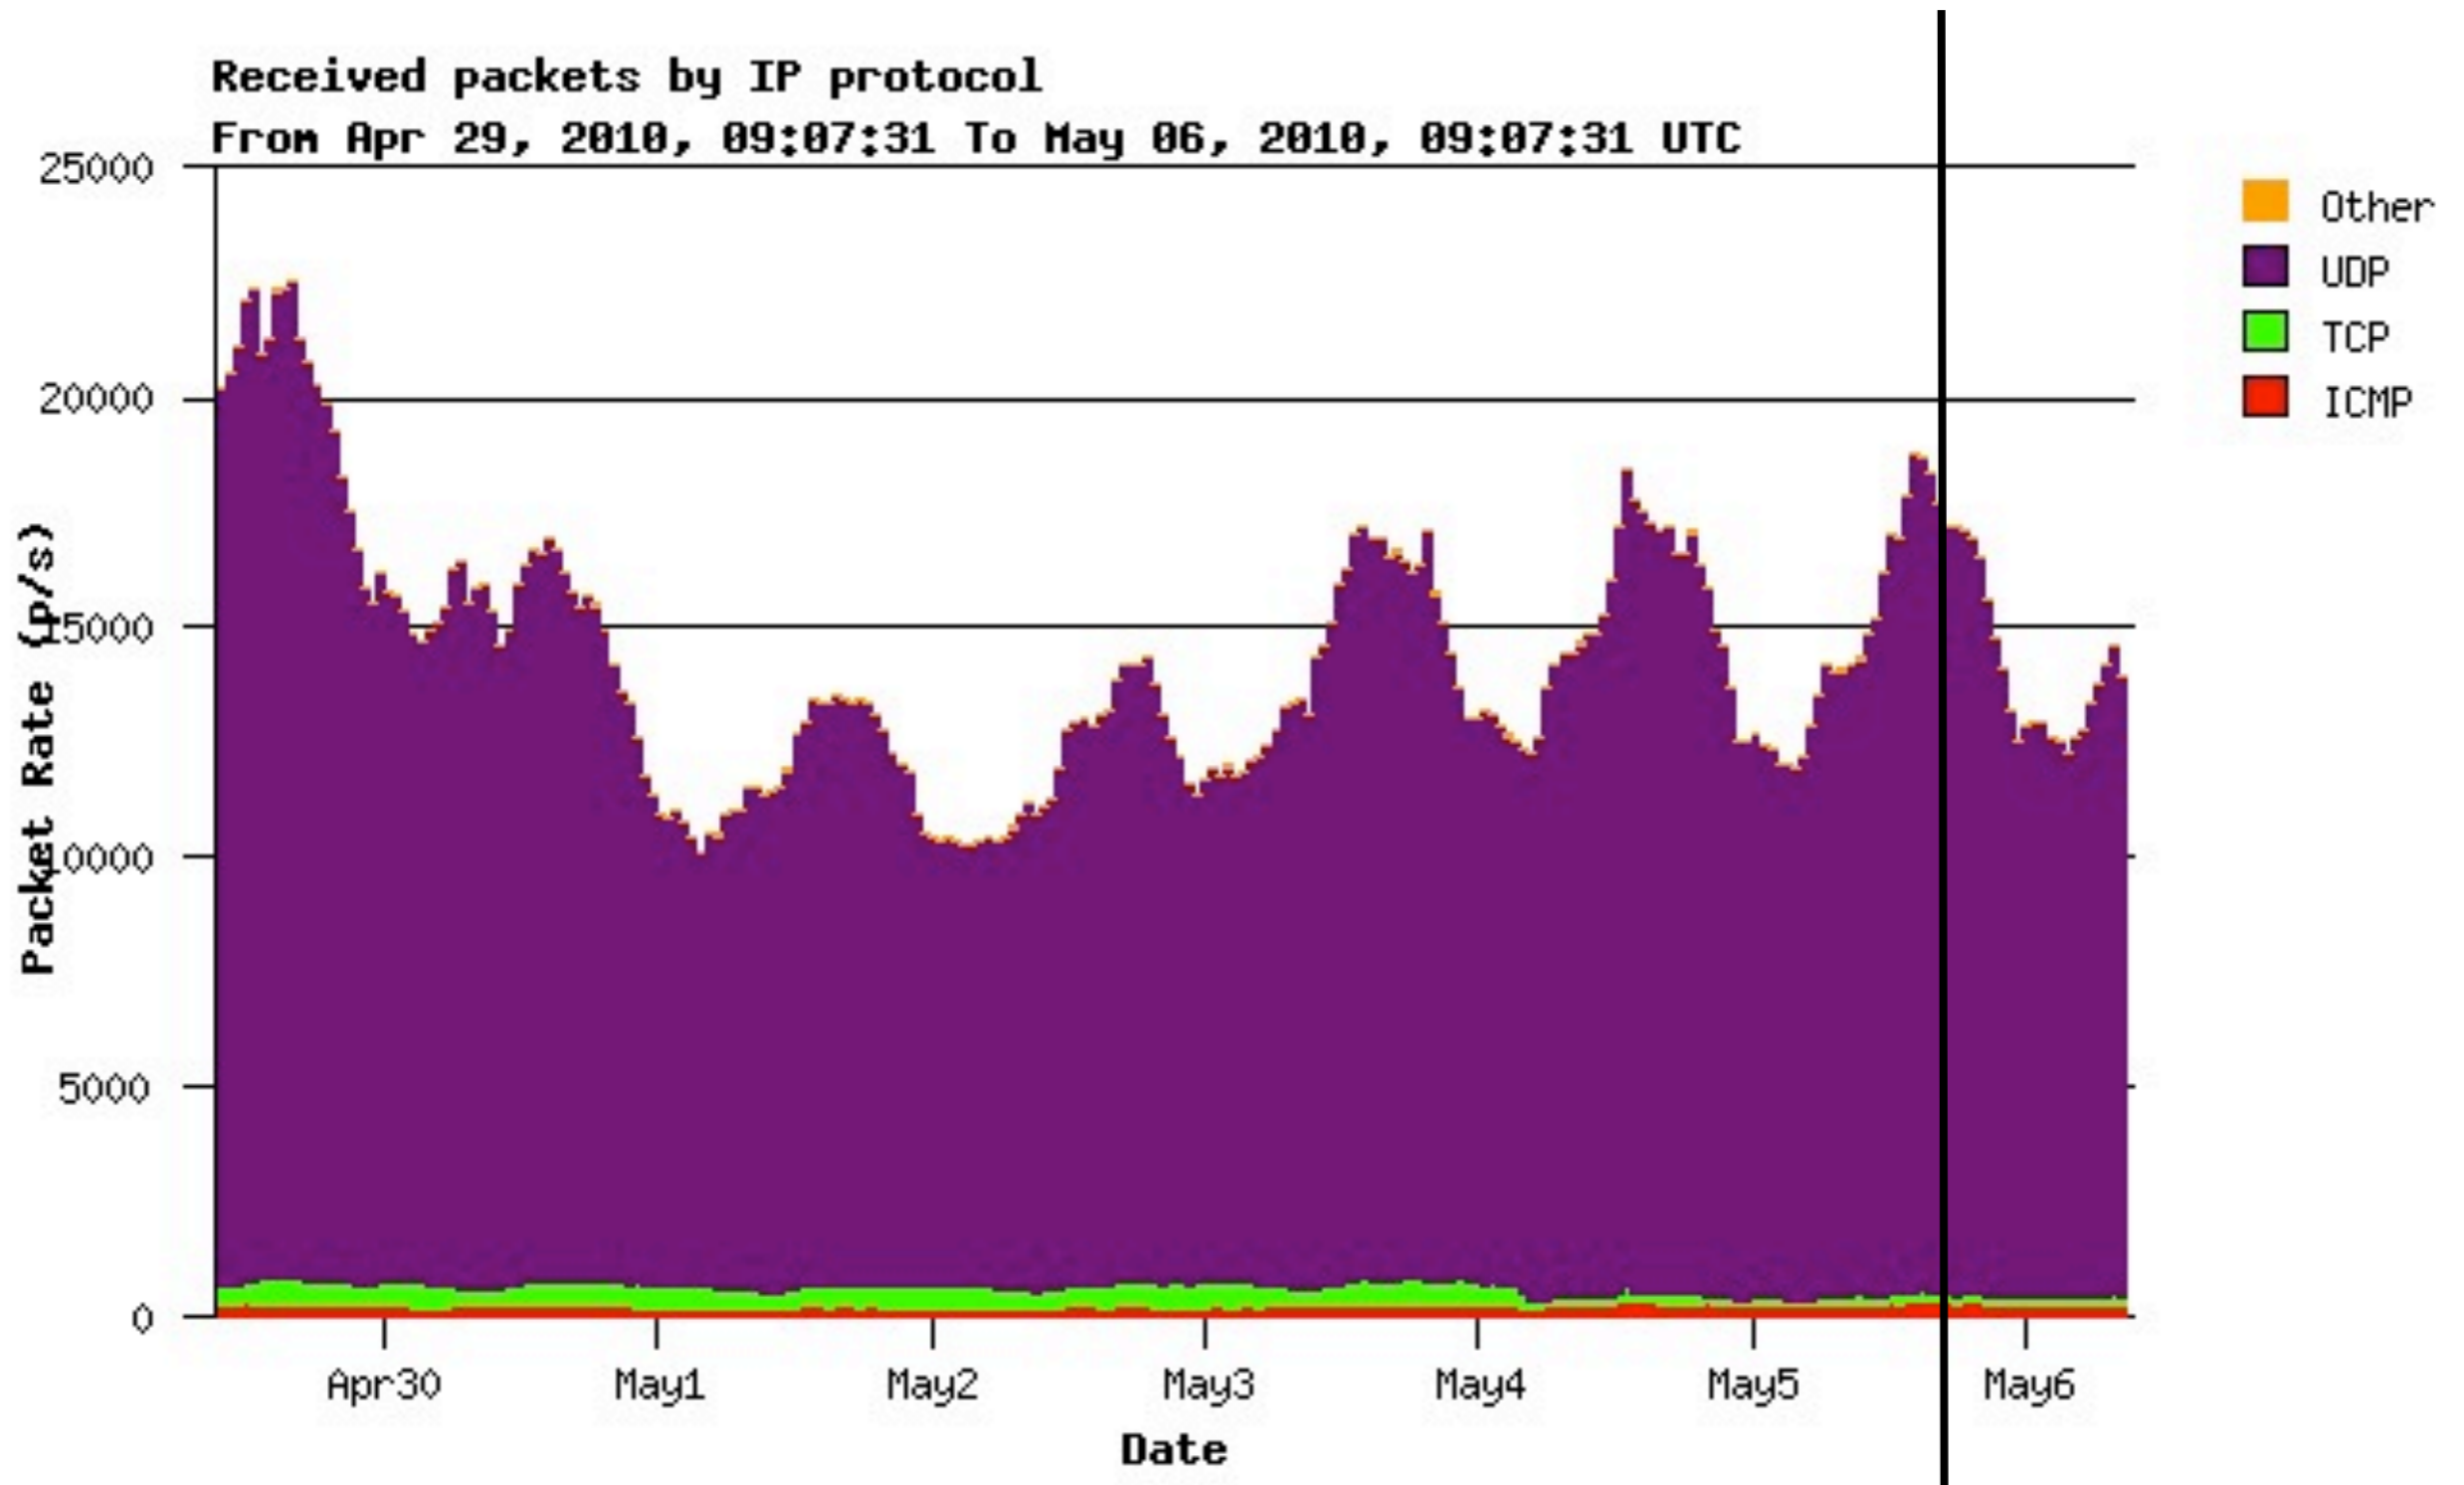

<http://stats.l.root-servers.org/>