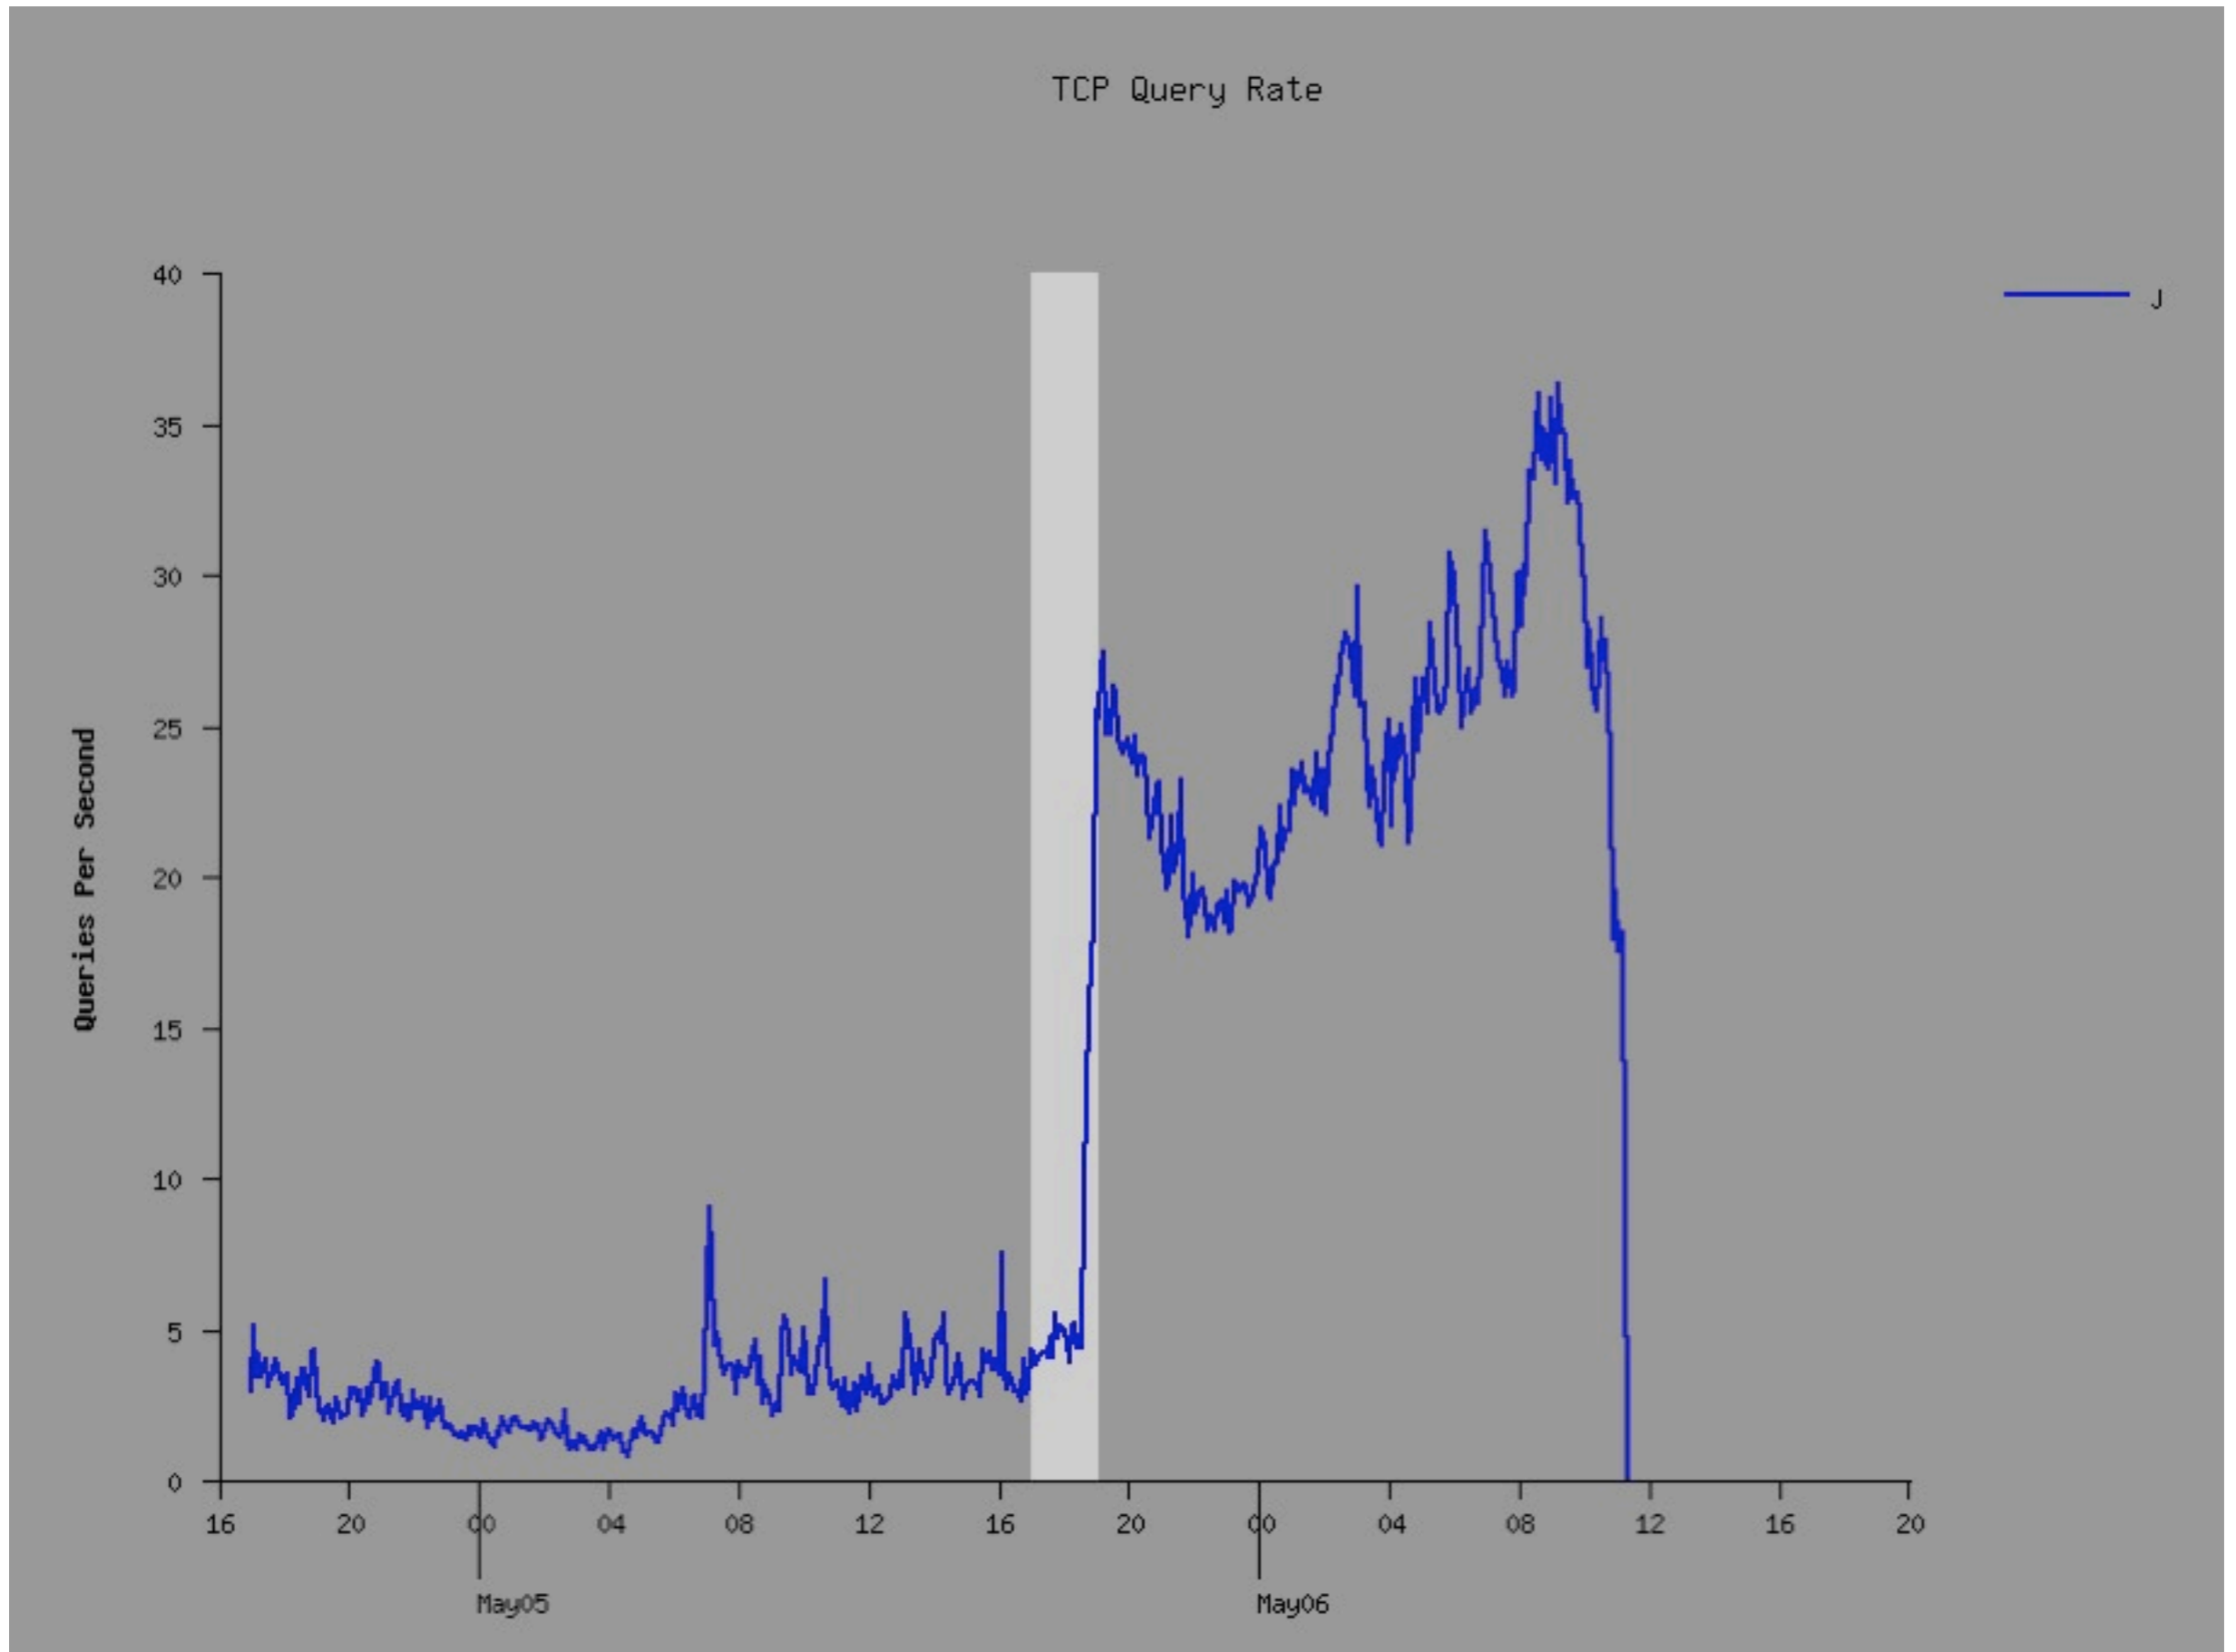

All root servers now give
large responses.
Has the sky fallen?

RIPE 60 Prague
May 2010

Dave Knight

DURZ Roll-Out

L	Completed on 27 January
A	Completed on 10 February
M, I	Completed on March 3rd
D, K, E	Completed on March 22nd
B, H, C, G, F	Completed on April 12th
J	Completed on May 5th

http://ditl.dns-oarc.net/ditl_20100504_raw/graphs/j-root-tcp.png

<http://k.root-servers.org/>

<http://stats.l.root-servers.org/>

http://ditl.dns-oarc.net/ditl_20100504_raw/graphs/longtcp.png

Questions?

rootsign@icann.org