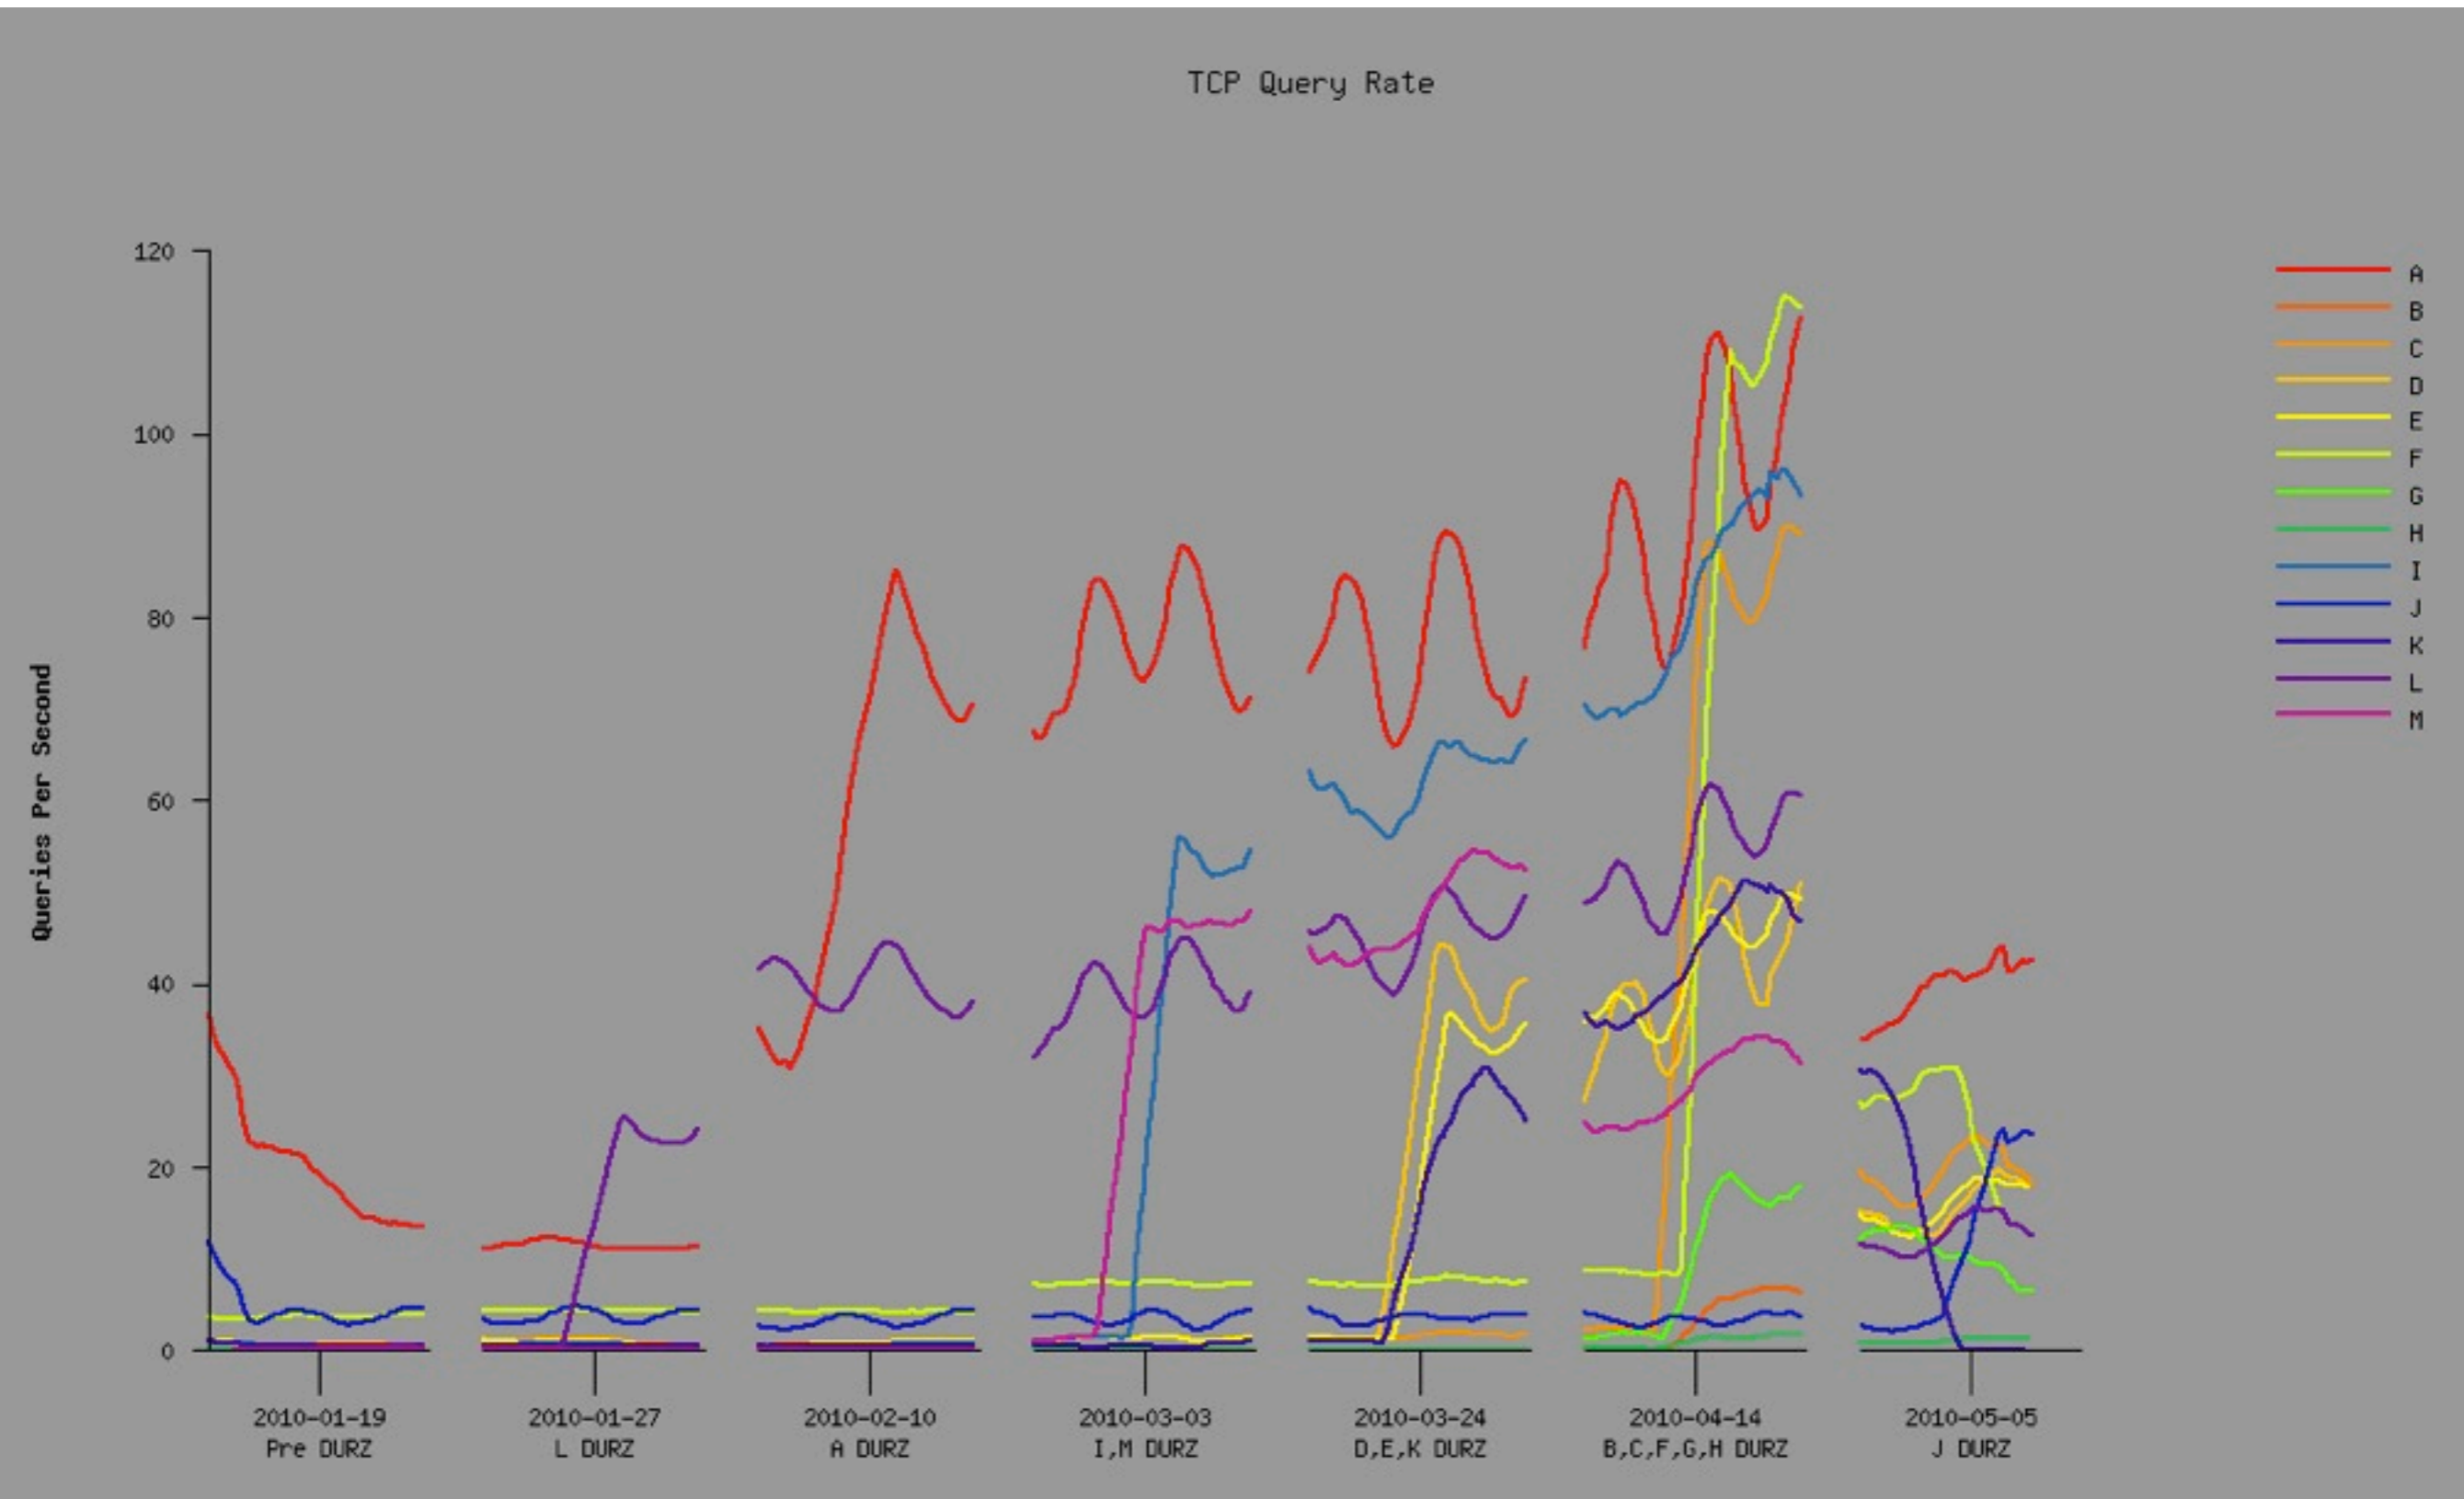

All root servers now give
large responses.
Has the sky fallen?

RIPE 60 Prague
May 2010

Dave Knight

DURZ Roll-Out

L	Completed on 27 January
A	Completed on 10 February
M, I	Completed on March 3rd
D, K, E	Completed on March 22nd
B, H, C, G, F	Completed on April 12th
J	Completed on May 5th

http://ditl.dns-oarc.net/ditl_20100504_raw/graphs/j-root-tcp.png

<http://k.root-servers.org/>

<http://stats.l.root-servers.org/>

http://ditl.dns-oarc.net/ditl_20100504_raw/graphs/longtcp.png

Questions?

rootsign@icann.org