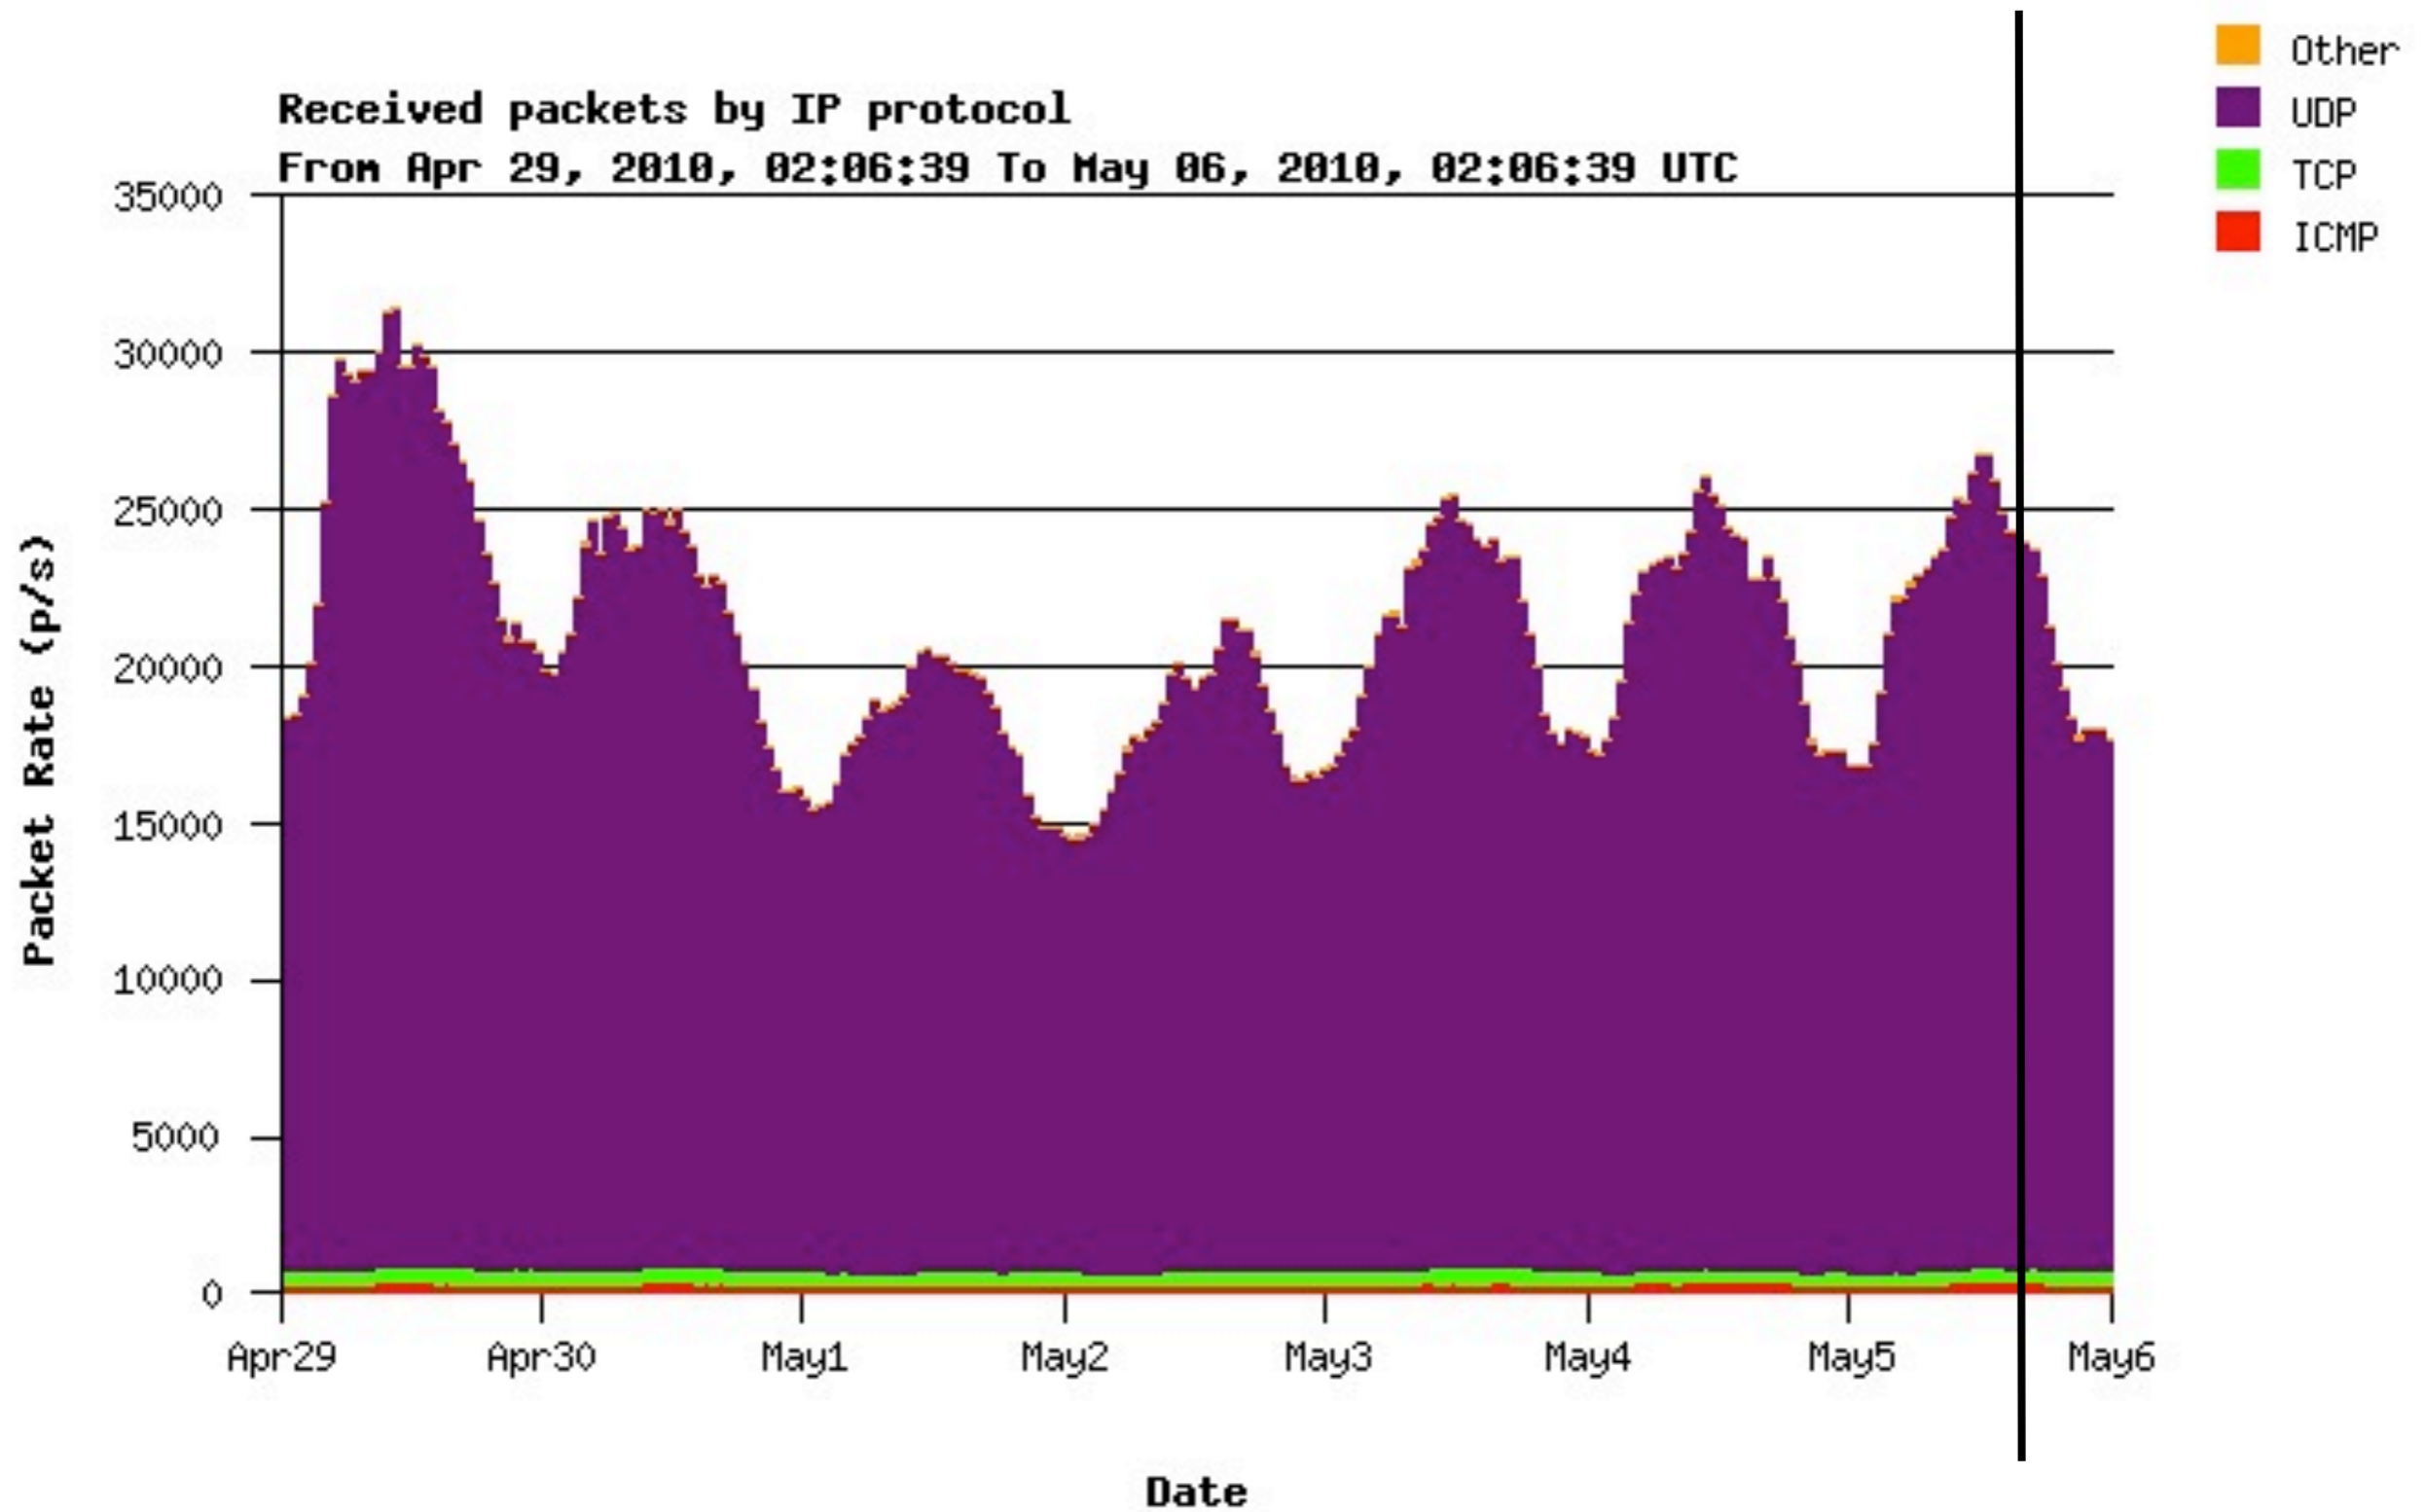

All root servers now give
large responses.
Has the sky fallen?

RIPE 60 Prague
May 2010

Dave Knight

DURZ Roll-Out

L	Completed on 27 January
A	Completed on 10 February
M, I	Completed on March 3rd
D, K, E	Completed on March 22nd
B, H, C, G, F	Completed on April 12th
J	Completed on May 5th

http://ditl.dns-oarc.net/ditl_20100504_raw/graphs/j-root-tcp.png

<http://k.root-servers.org/>

<http://stats.l.root-servers.org/>

http://ditl.dns-oarc.net/ditl_20100504_raw/graphs/longtcp.png

Questions?

rootsign@icann.org