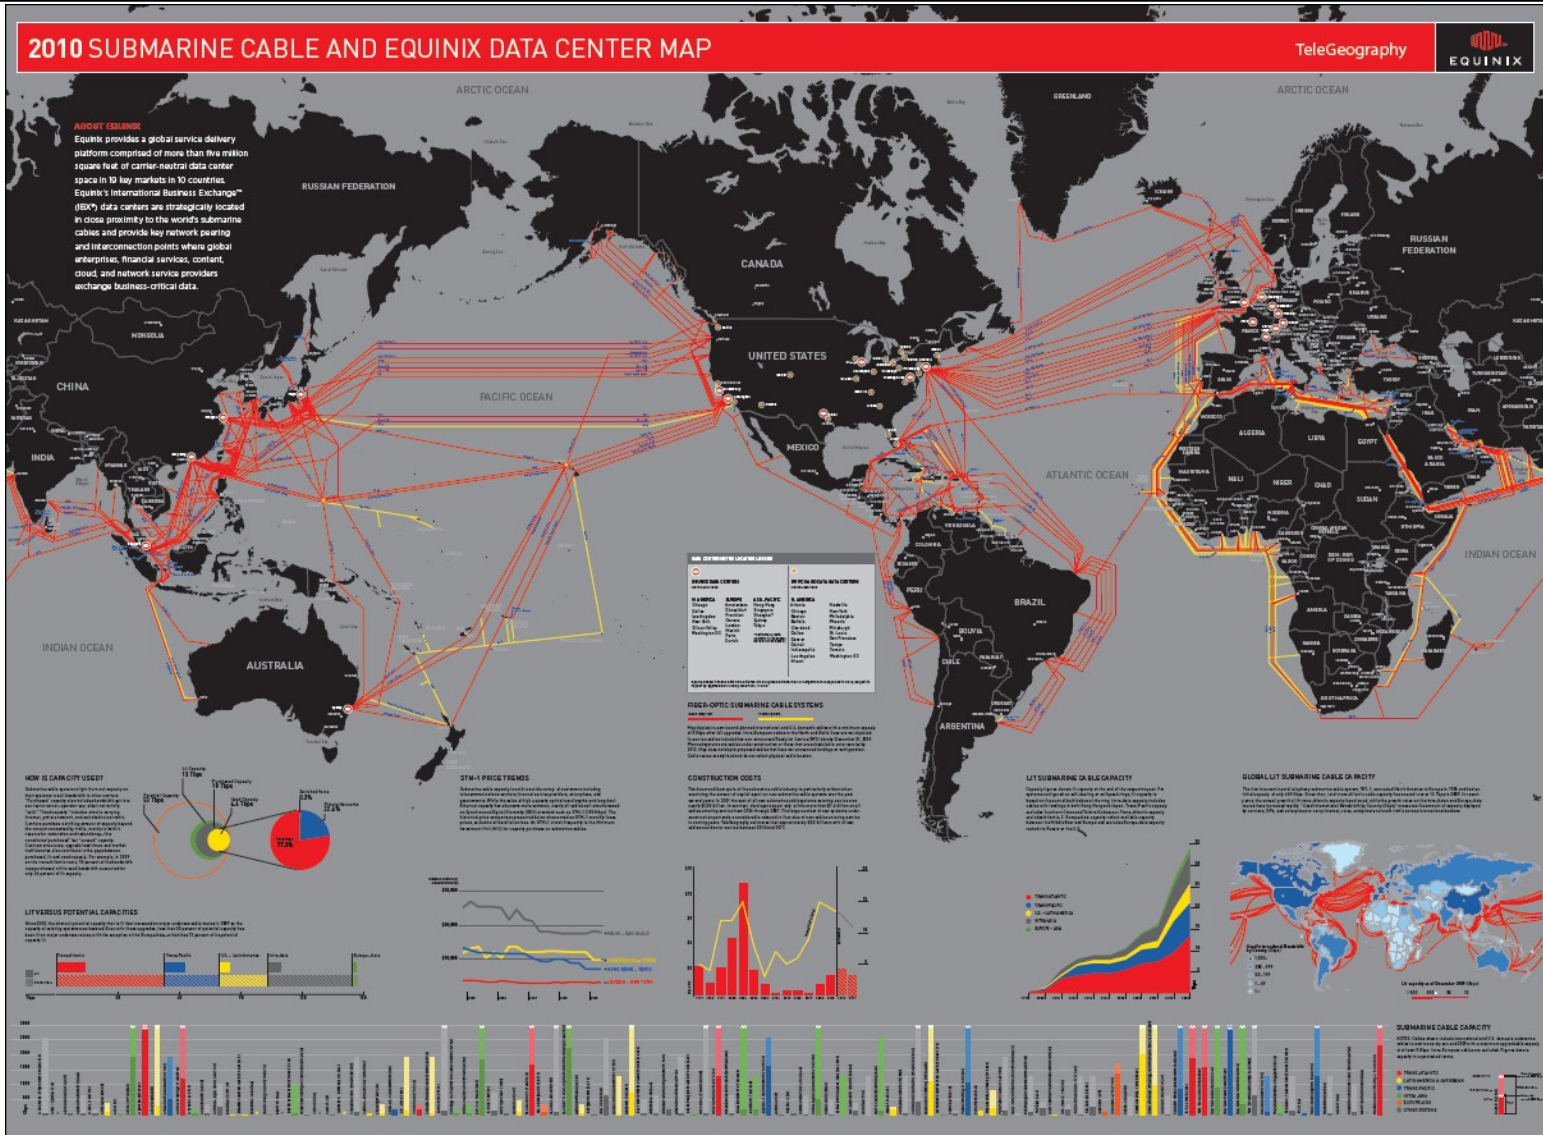

Equinix Global Service Delivery Platform

Unique Capabilities

Offering a global footprint spanning 35 strategic markets in 11 countries

Located where the Cable Systems Interconnect the World
Connecting over 575+ Network Providers Around the Globe

Special Offers from Equinix for peers looking to colocate

Ports available through network providers like iXReach

· Equinix Exchange Zurich

New Switch Fabric installed in ZH4, replacing older equipment in ZH2

Fully supported with Equinix Exchange infrastructure

- Jitter Probes
- MLPE Servers
- IX Portal support; s-flow
- Service Level Agreement

Updated Paperwork and Onboarding Processes in Place Q2

· CIXP Update

Equinix co-operate CIXP with CERN

Third node being added in June 2010 – Equinix GV2

New Force 10 Platform

Updated Onboarding paperwork and contracts

Global Architecture Equinix Sponsored Telegeography Map