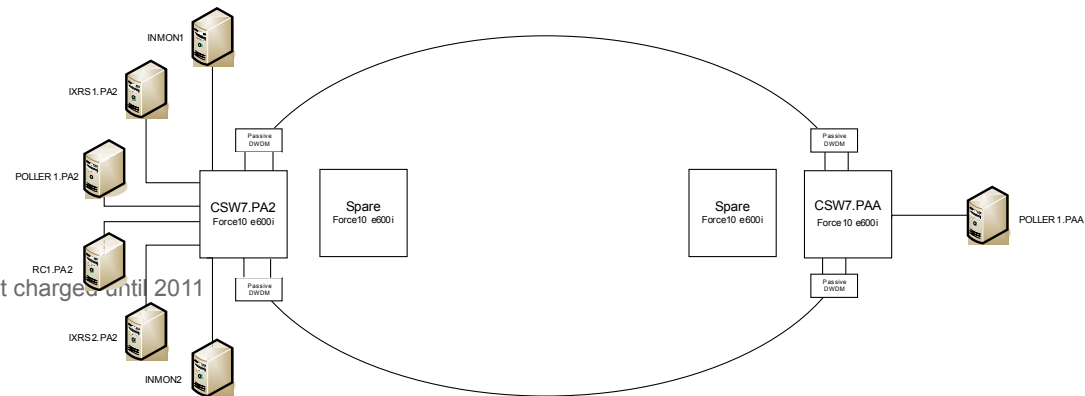

7x24x365 NOC and Helpdesk

- Two Paris PoPs

Reach 70% of ASNs in Paris

Simplified contracts and paperwork

- Pricing and promotional offers

FE and GE ports Free of monthly recurring charge; 10GE ports not charged until 2011

Special Offers from Equinix for peers looking to colocate

Ports available through network providers like iXReach

· Equinix Exchange Zurich

New Switch Fabric installed in ZH4, replacing older equipment in ZH2