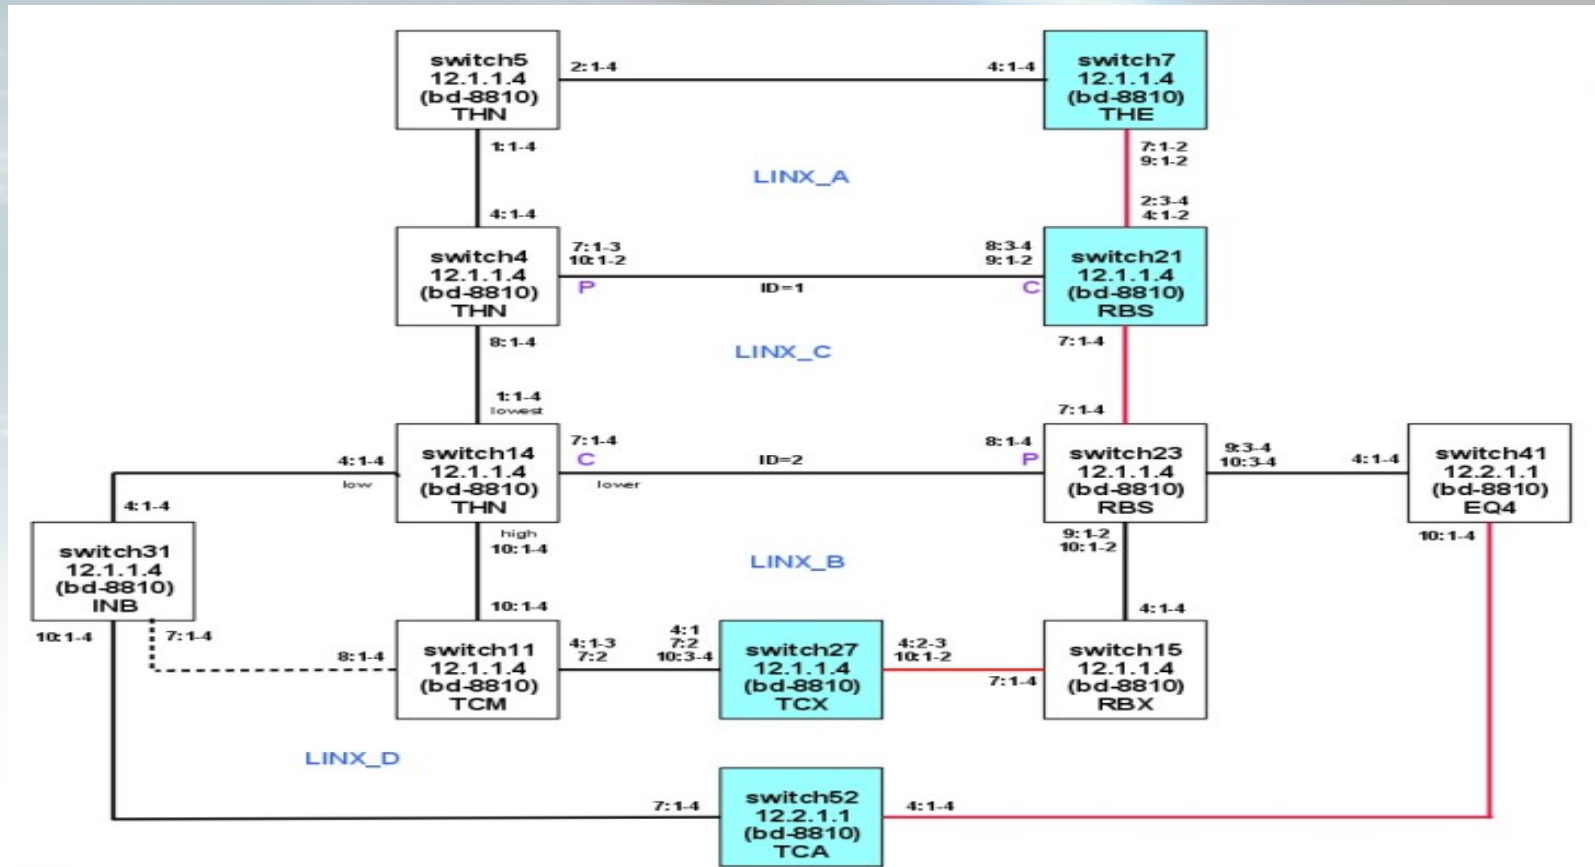

- 359 Members connected to Brocade LAN
- 19 new members in 2010.
- 75 ports provisioned, 36 being 10Gb
- ~0.6 Tb/sec at peak
- Switches hosted in 10 locations
 - All switches interconnected
 - Docklands, Central and West London

Where are we ?

RIPE60

Engineering

Colocation stuff

- Telehouse West
 - Site is now live
 - Ports served using colo fibre.
- Equinix LD5
 - Ports served via LD4 using colo fibre.
- Telecity Powergate
 - New campus just launched.
 - Ports served using colo fibre.

Network Overview

Brocade LAN

Network Overview

Extreme LAN

Route-Servers

- Migrated to 2 of 4 Quagga Route-Servers to BIRD
- BIRD Route-Servers proving to be stable
 - ~46k prefixes, 51% of members peer.
- Only two outages suffered since migration.
 - One was due to human error.
 - Crash due to removal of a peer.
- Route-Servers are dual-stacked for IPV6.
- Upgraded memory on all route-servers to 8GB
 - ~55% utilisation for BIRD
 - ~70% utilisation for Quagga (when stable)
- Testing of new BGP Engine for Quagga.