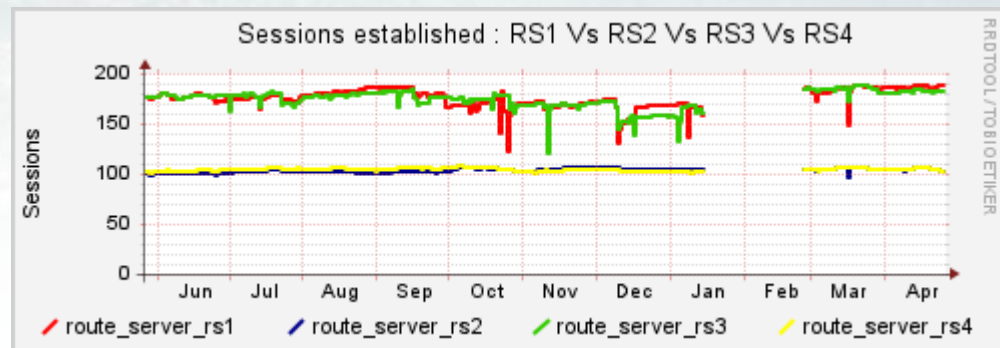

- 359 Members connected to Brocade LAN
- 19 new members in 2010.
- 75 ports provisioned, 36 being 10Gb
- ~0.6 Tb/sec at peak
- Switches hosted in 10 locations
 - All switches interconnected
 - Docklands, Central and West London

Network Overview

Brocade LAN

Network Overview

Extreme LAN

Route-Servers

- Migrated to 2 of 4 Quagga Route-Servers to BIRD
- BIRD Route-Servers proving to be stable
 - ~46k prefixes, 51% of members peer.
- Only two outages suffered since migration.
 - One was due to human error.
 - Crash due to removal of a peer.
- Route-Servers are dual-stacked for IPV6.
- Upgraded memory on all route-servers to 8GB
 - ~55% utilisation for BIRD
 - ~70% utilisation for Quagga (when stable)
- Testing of new BGP Engine for Quagga.

Route-Servers Statistics

- Rise in prefixes for Bird Route-Server on Brocade LAN
- Issue not replicated for Bird Route-Server on Extreme LAN
- Believe difference is due to way the prefixes are counted.
- Large gap in graphs due to removal of instrumentation.