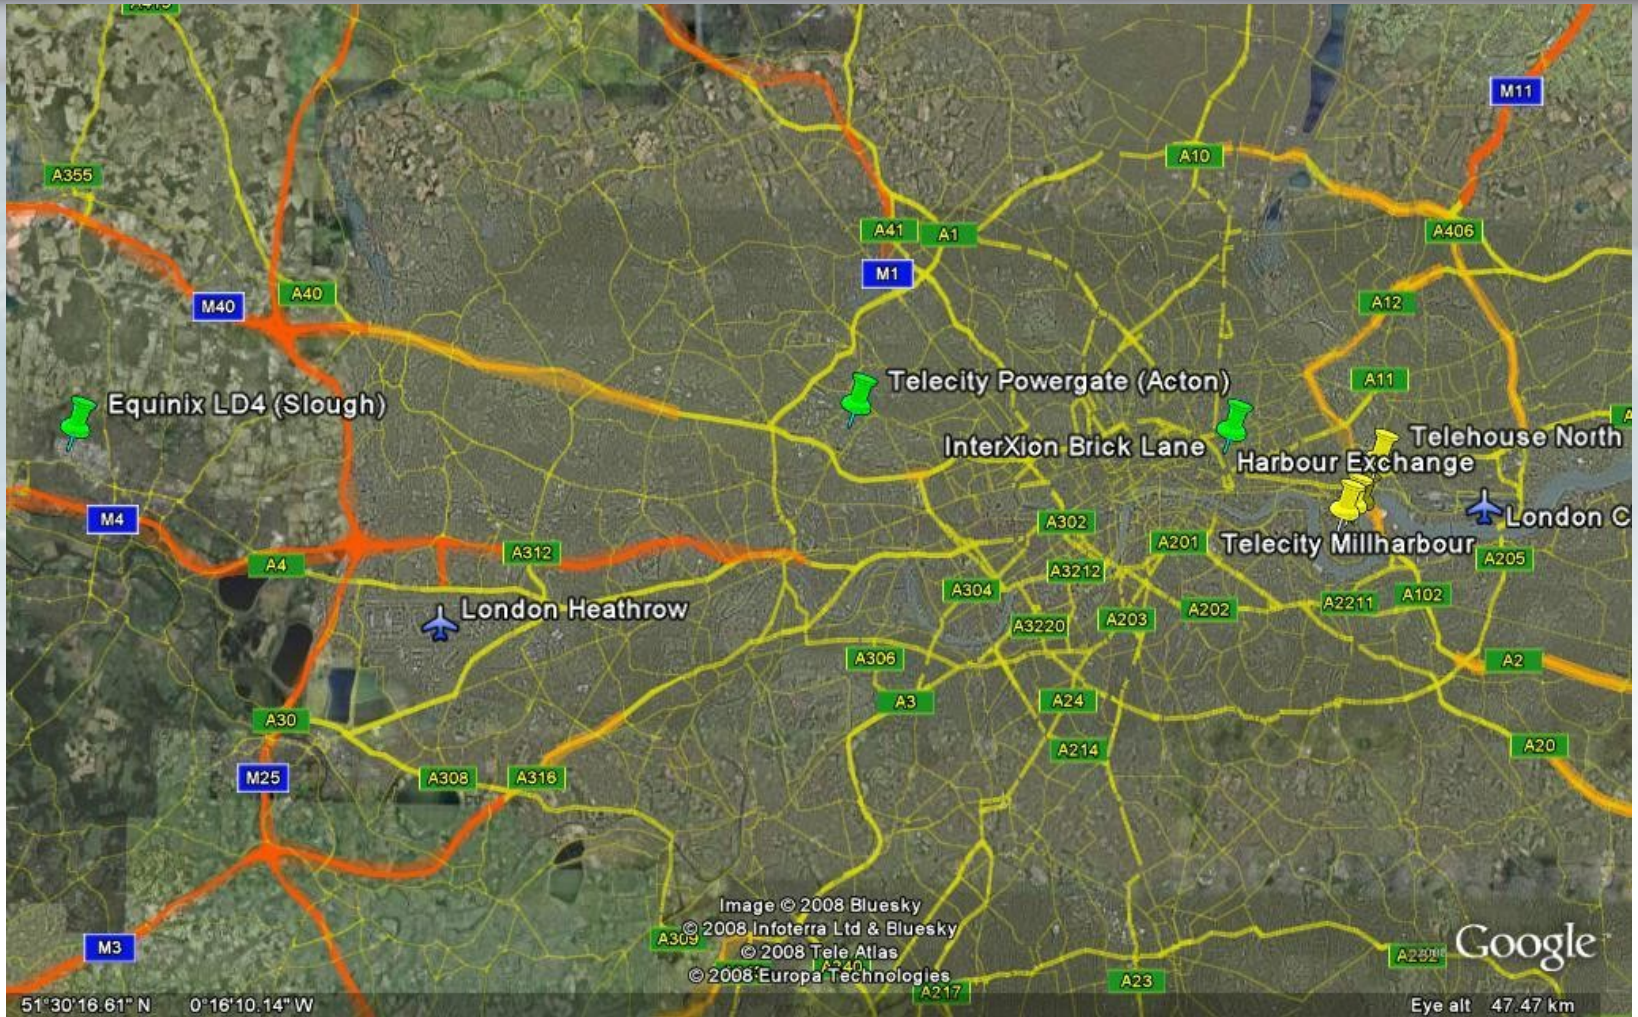

Where are we ?

RIPE60

Engineering