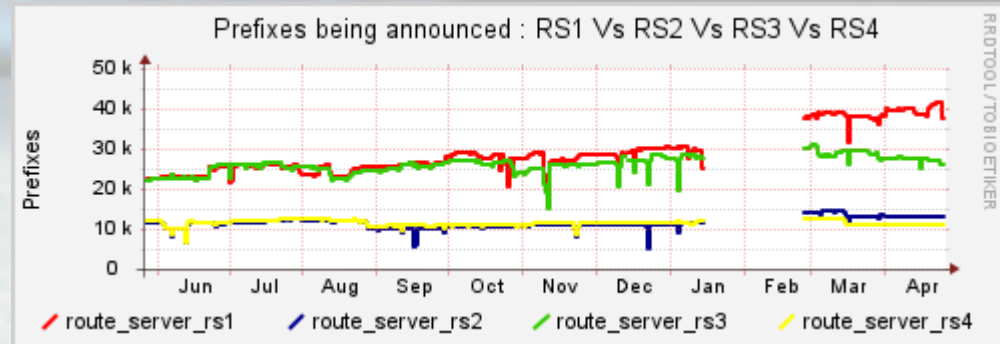

- 359 Members connected to Brocade LAN
- 19 new members in 2010.
- 75 ports provisioned, 36 being 10Gb
- ~0.6 Tb/sec at peak
- Switches hosted in 10 locations
 - All switches interconnected
 - Docklands, Central and West London

Network Overview

Brocade LAN

Network Overview

Extreme LAN

Route-Servers

- Migrated to 2 of 4 Quagga Route-Servers to BIRD
- BIRD Route-Servers proving to be stable
 - ~46k prefixes, 51% of members peer.
- Only two outages suffered since migration.
 - One was due to human error.
 - Crash due to removal of a peer.
- Route-Servers are dual-stacked for IPV6.
- Upgraded memory on all route-servers to 8GB
 - ~55% utilisation for BIRD
 - ~70% utilisation for Quagga (when stable)
- Testing of new BGP Engine for Quagga.

Route-Servers Statistics

- Rise in prefixes for Bird Route-Server on Brocade LAN
- Issue not replicated for Bird Route-Server on Extreme LAN
- Believe difference is due to way the prefixes are counted.
- Large gap in graphs due to removal of instrumentation.