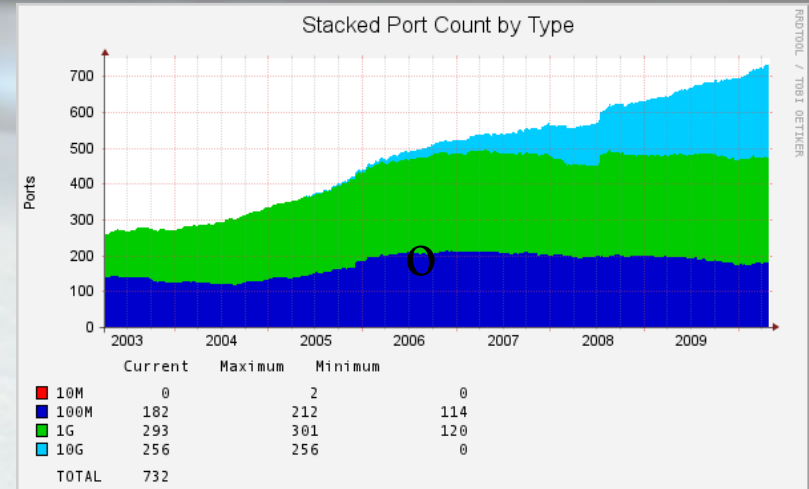

LINX Update @RIPE 60

Mo Shivji,

<http://www.linx.net/>

Overview

- Brief Statistics
- Where are we ?
- Network Overview
- Route Servers & Statistics
- Non-Techie Things
- Social Networking
- Questions

Brief Statistics

- 359 Members connected to Brocade LAN
- 19 new members in 2010.
- 75 ports provisioned, 36 being 10Gb
- ~0.6 Tb/sec at peak
- Switches hosted in 10 locations
 - All switches interconnected
 - Docklands, Central and West London

Network Overview

Brocade LAN

Network Overview

Extreme LAN

Route-Servers

- Migrated to 2 of 4 Quagga Route-Servers to BIRD
- BIRD Route-Servers proving to be stable
 - ~46k prefixes, 51% of members peer.
- Only two outages suffered since migration.
 - One was due to human error.
 - Crash due to removal of a peer.
- Route-Servers are dual-stacked for IPV6.
- Upgraded memory on all route-servers to 8GB
 - ~55% utilisation for BIRD
 - ~70% utilisation for Quagga (when stable)
- Testing of new BGP Engine for Quagga.