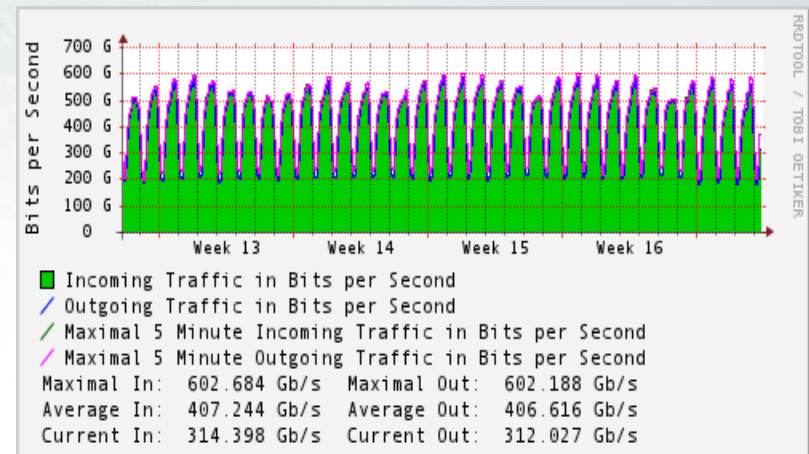

- 359 Members connected to Brocade LAN
- 19 new members in 2010.
- 75 ports provisioned, 36 being 10Gb
- ~0.6 Tb/sec at peak
- Switches hosted in 10 locations
 - All switches interconnected
 - Docklands, Central and West London

Network Overview

Brocade LAN

Network Overview

Extreme LAN

Route-Servers

- Migrated to 2 of 4 Quagga Route-Servers to BIRD
- BIRD Route-Servers proving to be stable
 - ~46k prefixes, 51% of members peer.
- Only two outages suffered since migration.
 - One was due to human error.
 - Crash due to removal of a peer.
- Route-Servers are dual-stacked for IPV6.
- Upgraded memory on all route-servers to 8GB
 - ~55% utilisation for BIRD
 - ~70% utilisation for Quagga (when stable)
- Testing of new BGP Engine for Quagga.