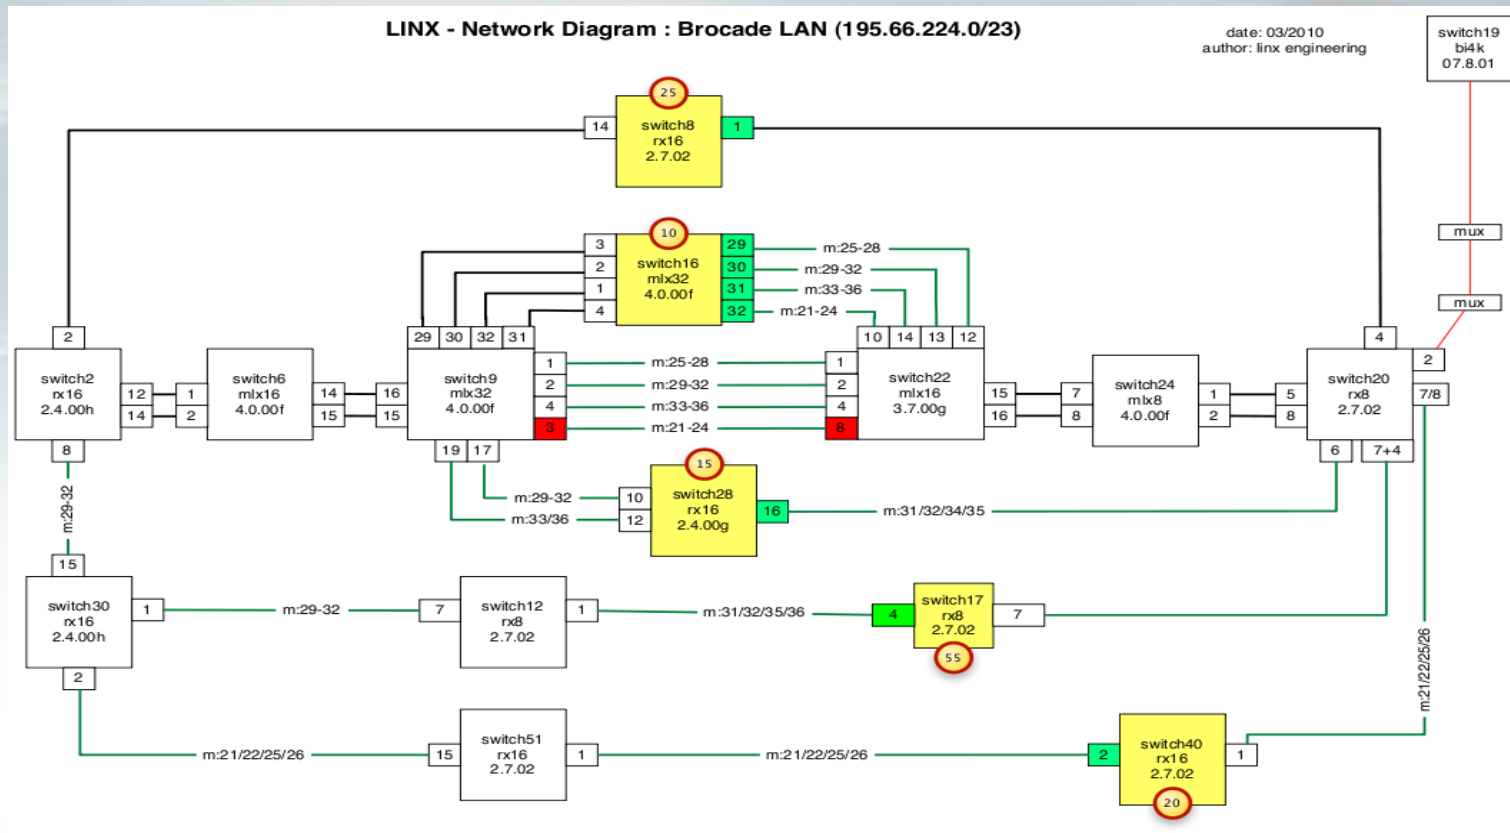

- 359 Members connected to Brocade LAN
- 19 new members in 2010.
- 75 ports provisioned, 36 being 10Gb
- ~0.6 Tb/sec at peak
- Switches hosted in 10 locations
 - All switches interconnected
 - Docklands, Central and West London

Where are we ?

RIPE60

Engineering

Colocation stuff

- Telehouse West
 - Site is now live
 - Ports served using colo fibre.
- Equinix LD5
 - Ports served via LD4 using colo fibre.
- Telecity Powergate
 - New campus just launched.
 - Ports served using colo fibre.

Network Overview

Brocade LAN

Network Overview

Extreme LAN

Route-Servers

- Migrated to 2 of 4 Quagga Route-Servers to BIRD
- BIRD Route-Servers proving to be stable
 - ~46k prefixes, 51% of members peer.
- Only two outages suffered since migration.
 - One was due to human error.
 - Crash due to removal of a peer.
- Route-Servers are dual-stacked for IPV6.
- Upgraded memory on all route-servers to 8GB
 - ~55% utilisation for BIRD
 - ~70% utilisation for Quagga (when stable)
- Testing of new BGP Engine for Quagga.