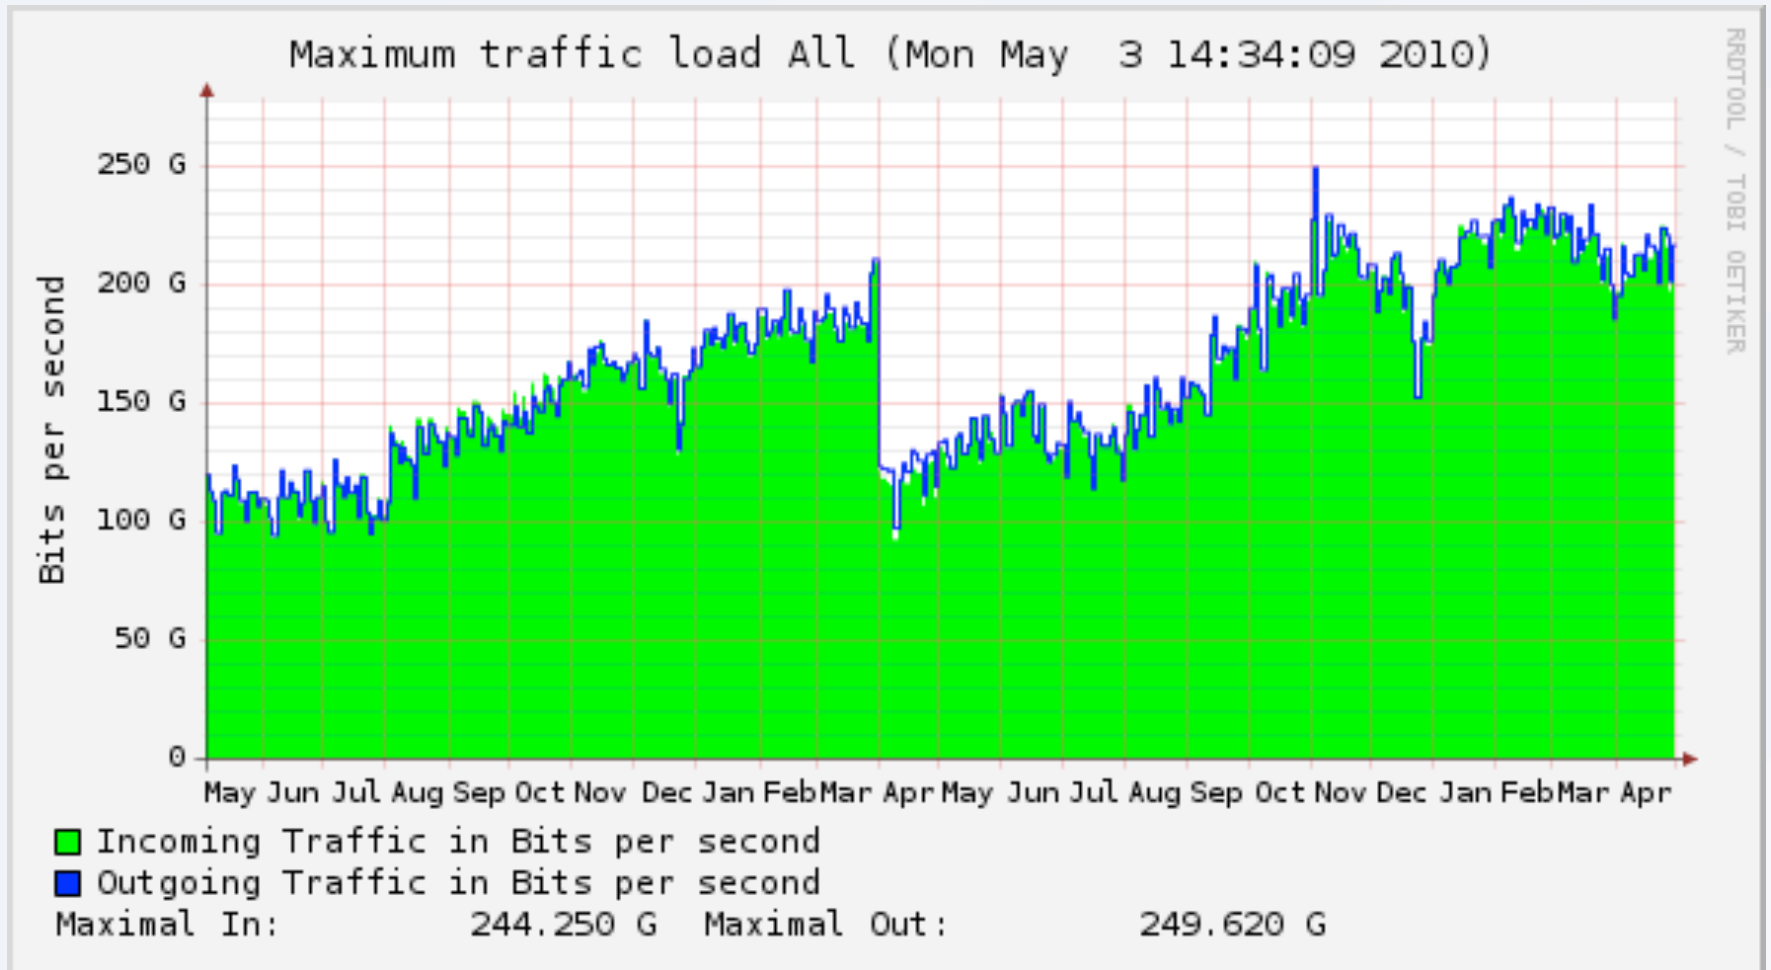

All cities (Max)