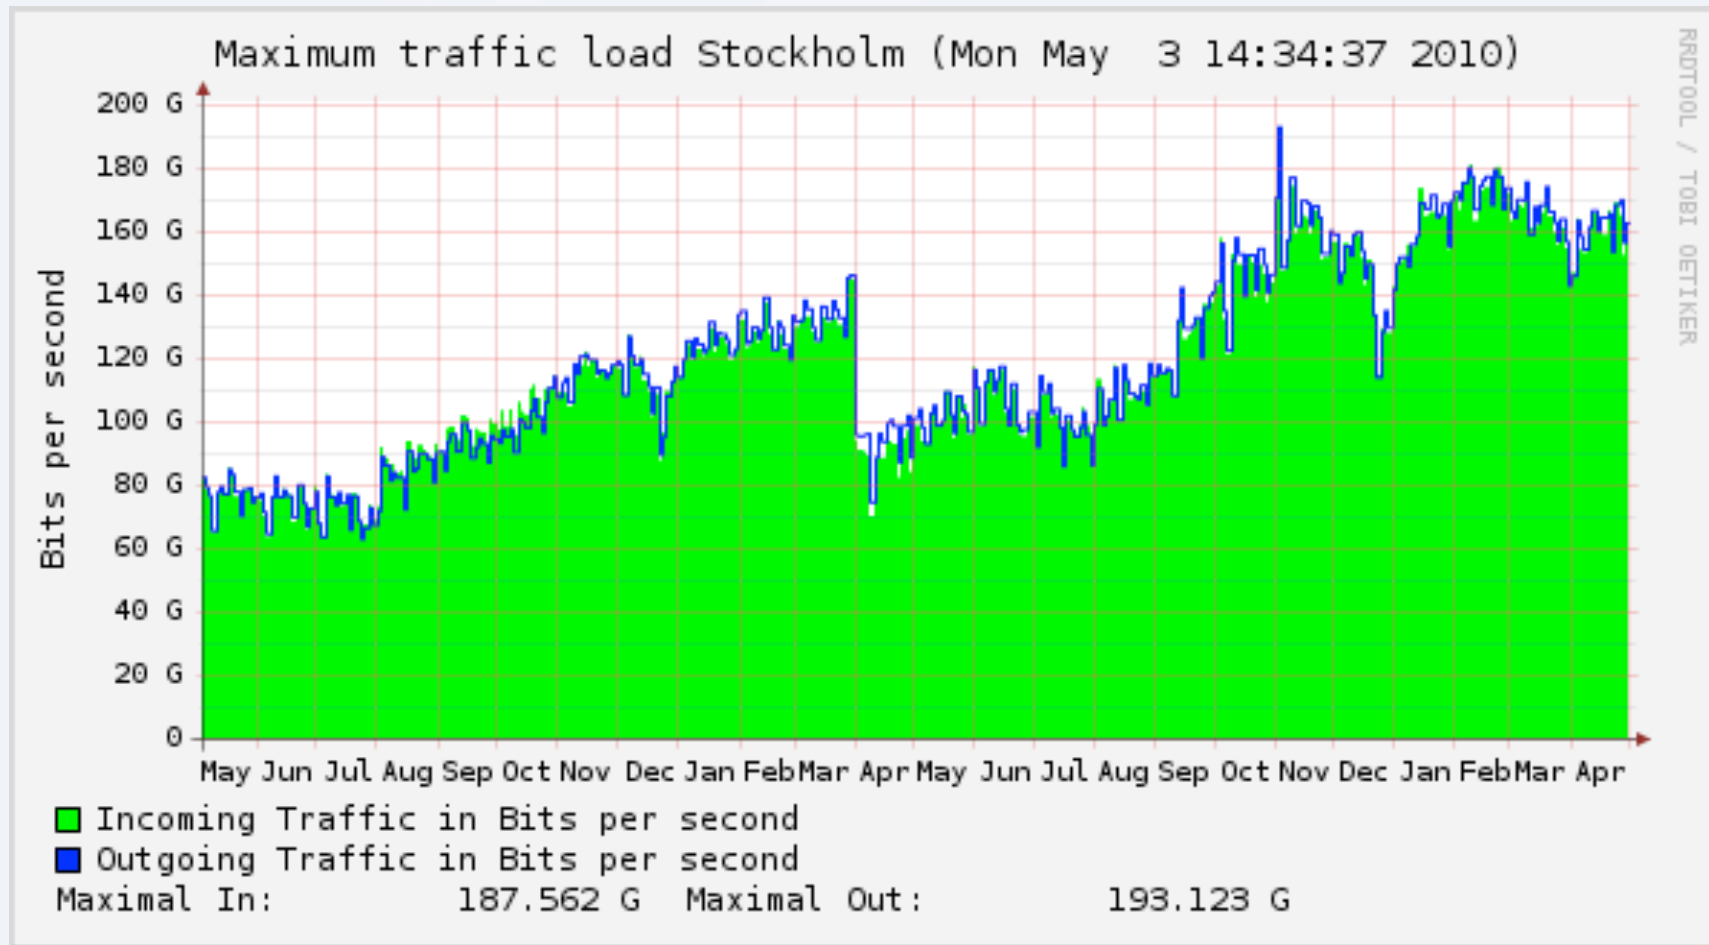

Stockholm (Max)